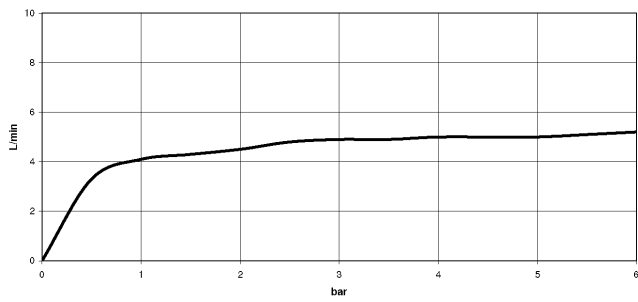

27 718 809

- with round rosette
- spray flow
- automatic spout/shower diverter
- height of mixer 171 mm
- hole diameter rinsing spray 32mm
- fabric braided hose 1500 mm
- sprayface with anti-scaling system
- lead-free
- This product can help a building meet the requirements of Green Building Rating Systems, e.g. LEED®, BREEAM®, DGNB

Can only be combined with 33810809, 33826809, 19815809, 19825809.

Intrinsic protection against back flow.

Residual water may emerge from the spray after closing.

	Chrome	27 718 809-00
	Brushed Platinum	27 718 809-06
	Platinum	27 718 809-08
	Durabrand (23kt Gold)	27 718 809-09
	Dark Chrome	27 718 809-19
	Brushed Durabrand (23kt Gold)	27 718 809-28
	Matte Black	27 718 809-33
	Brushed Champagne (22kt Gold)	27 718 809-46
	Champagne (22kt Gold)	27 718 809-47
	Brushed Chrome	27 718 809-93
	Brushed Dark Platinum	27 718 809-99

27 718 809

mm [inches]

Flow rate chart

Certificates

LGA_38634.

27 718 809

Parts for other finishes can be found here: Brushed Platinum

Spare parts list