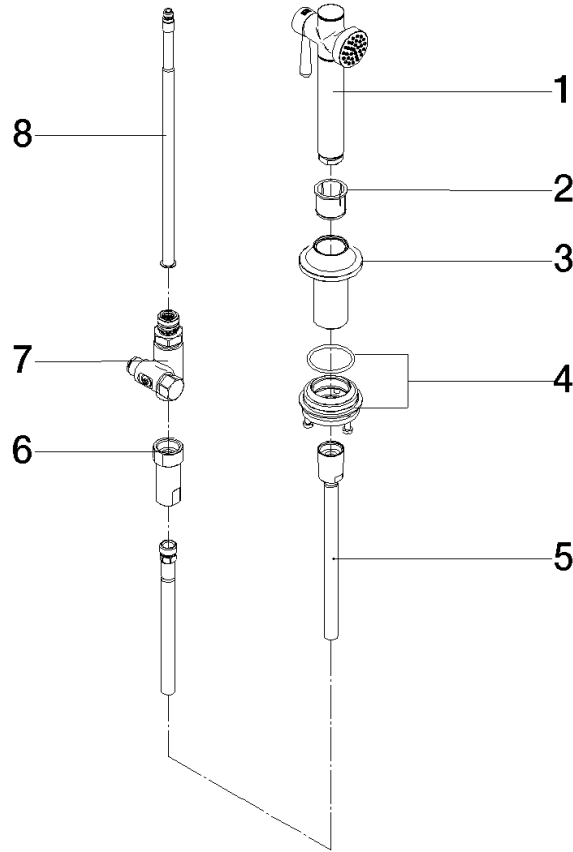

27 718 809

- with round rosette
- spray flow
- automatic spout/shower diverter
- height of mixer 171 mm
- hole diameter rinsing spray 32mm
- fabric braided hose 1500 mm
- sprayface with anti-scaling system
- lead-free
- This product can help a building meet the requirements of Green Building Rating Systems, e.g. LEED®, BREEAM®, DGNB

Can only be combined with 33810809, 33826809, 19815809, 19825809.

Intrinsic protection against back flow.

Residual water may emerge from the spray after closing.

	Chrome	27 718 809-00
	Brushed Platinum	27 718 809-06
	Platinum	27 718 809-08
	Durabrand (23kt Gold)	27 718 809-09
	Dark Chrome	27 718 809-19
	Brushed Durabrand (23kt Gold)	27 718 809-28
	Matte Black	27 718 809-33
	Brushed Champagne (22kt Gold)	27 718 809-46
	Champagne (22kt Gold)	27 718 809-47
	Brushed Chrome	27 718 809-93
	Brushed Dark Platinum	27 718 809-99

27 718 809

mm [inches]

Flow rate chart

Certificates

LGA_38634.

27 718 809

Parts for other finishes can be found here: Brushed Platinum

Spare parts list

No.	Item Number	Name	Quantity used	Delivery time
1	90 12 11 096 12-00	shower	1	-
Spare part can no longer be ordered, please order the replacement item				
2	90 18 40 085 00 90	sleeve	1	2
3	90 30 01 142 00-00	shaft	1	-
Spare part can no longer be ordered, please order the replacement item				
4	04 23 10 047 00 92	fixing set	1	60
5	90 30 02 062 00-00	hose	1	2
6	90 24 03 241 00 90	nipple	1	2
7	90 17 09 046 12 90	diverter	1	2
8	90 28 20 068 00 90	connection	1	2