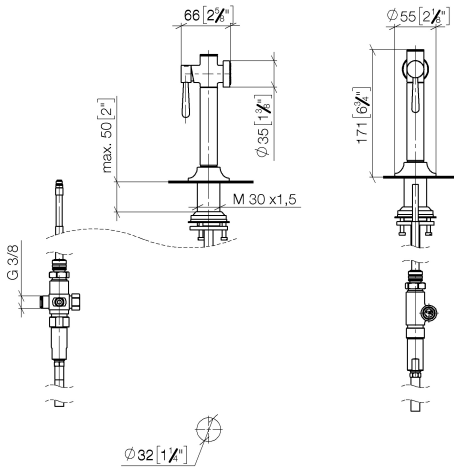

27 718 809

- with round rosette
- spray flow
- automatic spout/shower diverter
- height of mixer 171 mm
- hole diameter rinsing spray 32mm
- fabric braided hose 1500 mm
- sprayface with anti-scaling system
- lead-free
- This product can help a building meet the requirements of Green Building Rating Systems, e.g. LEED®, BREEAM®, DGNB

Can only be combined with 33810809, 33826809, 19815809, 19825809.

Intrinsic protection against back flow.

Residual water may emerge from the spray after closing.

	Chrome	27 718 809-00
	Brushed Platinum	27 718 809-06
	Platinum	27 718 809-08
	Durabrand (23kt Gold)	27 718 809-09
	Dark Chrome	27 718 809-19
	Brushed Durabrand (23kt Gold)	27 718 809-28
	Matte Black	27 718 809-33
	Brushed Champagne (22kt Gold)	27 718 809-46
	Champagne (22kt Gold)	27 718 809-47
	Brushed Chrome	27 718 809-93
	Brushed Dark Platinum	27 718 809-99

27 718 809

mm [inches]

Flow rate chart

Certificates

LGA_38634.

27 718 809

Parts for other finishes can be found here: Brushed Platinum

Spare parts list

No.	Item Number	Name	Quantity used	Delivery time
1	90 12 11 096 12-00	shower	1	-
Spare part can no longer be ordered, please order the replacement item				
2	90 18 40 085 00 90	sleeve	1	2
3	90 30 01 142 00-00	shaft	1	-
Spare part can no longer be ordered, please order the replacement item				
4	04 23 10 047 00 92	fixing set	1	60
5	90 30 02 062 00-00	hose	1	2
6	90 24 03 241 00 90	nipple	1	2
7	90 17 09 046 12 90	diverter	1	2
8	90 28 20 068 00 90	connection	1	2